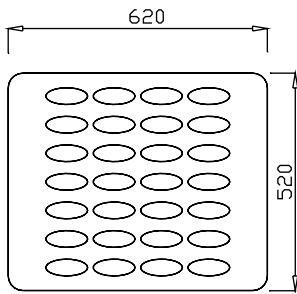

FVIT

SLVG

MMP7

Baby changing station

Table à langer

Fasciatoi

Fraldários

BCTV