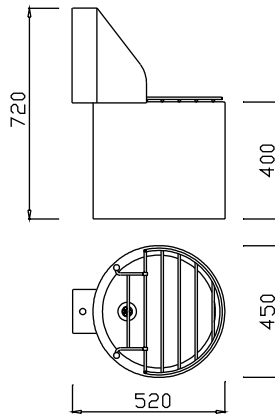

FVIT

SLVG

MMP7

Baby changing station

Table à langer

Fasciatoi

Fraldários

BCTV