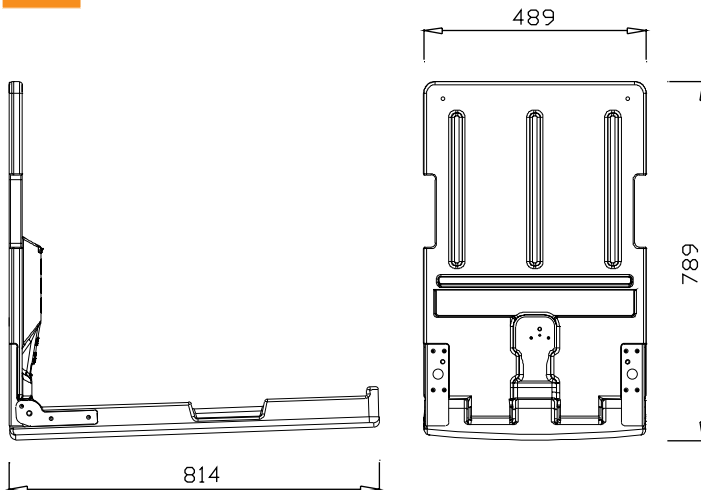

FVIT

SLVG

MMP7

Baby changing station

Table à langer

Fasciatoi

Fraldários

BCTV