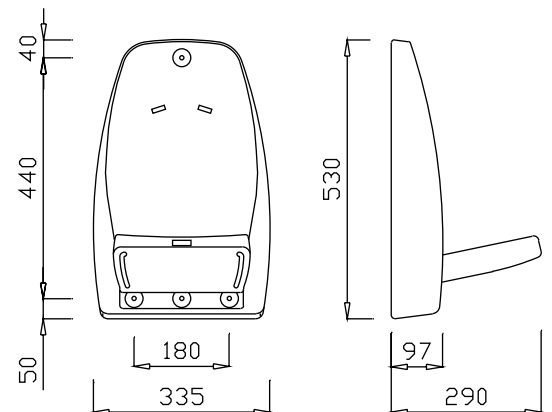

Stainless steel bathroom complements & compact furniture

Compléments de bain et meubles compacts en acier inoxydable

Complementi da bagno e mobili compatti in acciaio inossidabile

Complementos de banho e mobiliário em aço inox.

SLVG

MMP7

Baby changing station

Table à langer

Fasciatoi

Fraldários

BIS